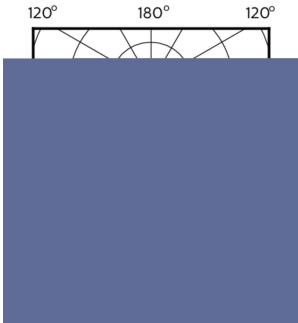

Målskitse

Product	D	C
MAS LED ExpertColor 5.5-50W GU10 927 36D	50 mm	54 mm

Fotometriske data

Accent Lighting Spots - MAS LED ExpertColor 5.5-50W GU10 927 36D

Spectral Power Distribution Colour - MAS LED ExpertColor 5.5-50W GU10 927 36D

MASTER LEDspot ExpertColor MV

Fotometriske data

Light Distribution Diagram - MAS LED ExpertColor 5.5-50W GU10 927 36D

Levetid

Life Expectancy Diagram - MAS LED ExpertColor 5.5-50W GU10 927 36D

Lumen Maintenance Diagram - MAS LED ExpertColor 5.5-50W GU10 927 36D